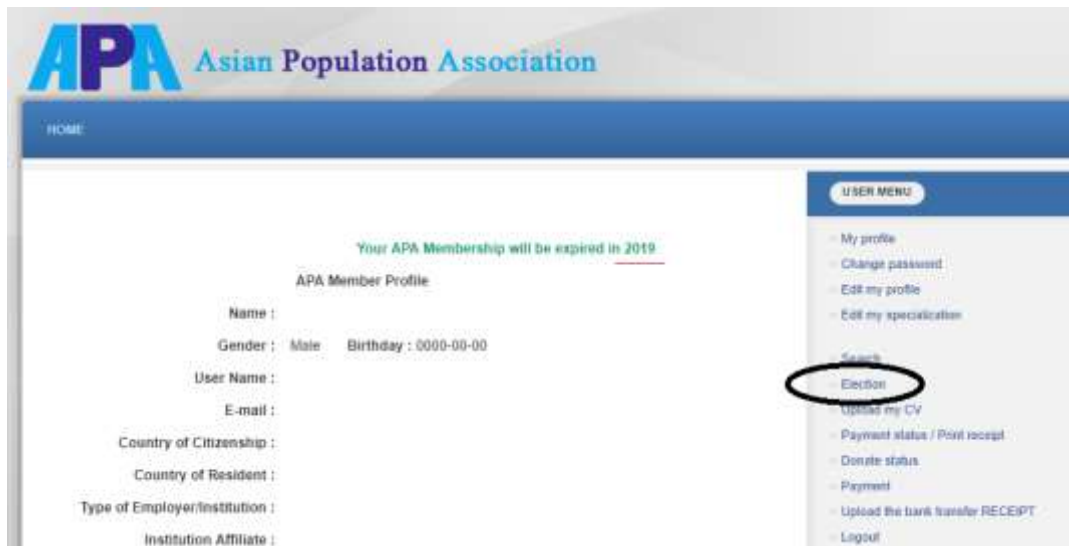

# Voting instruction

1. Go to APA website at [www.asianpa.org](http://www.asianpa.org).
2. Click Login at the top right hand corner of the page.

3. Enter your username and password then click “Log In” button.

- Once logged in, on the right side of the page, click “Election”.  
On this page you will be able to see your membership expiry as well.

- You can begin to cast your vote

**President (1 to be elected)**